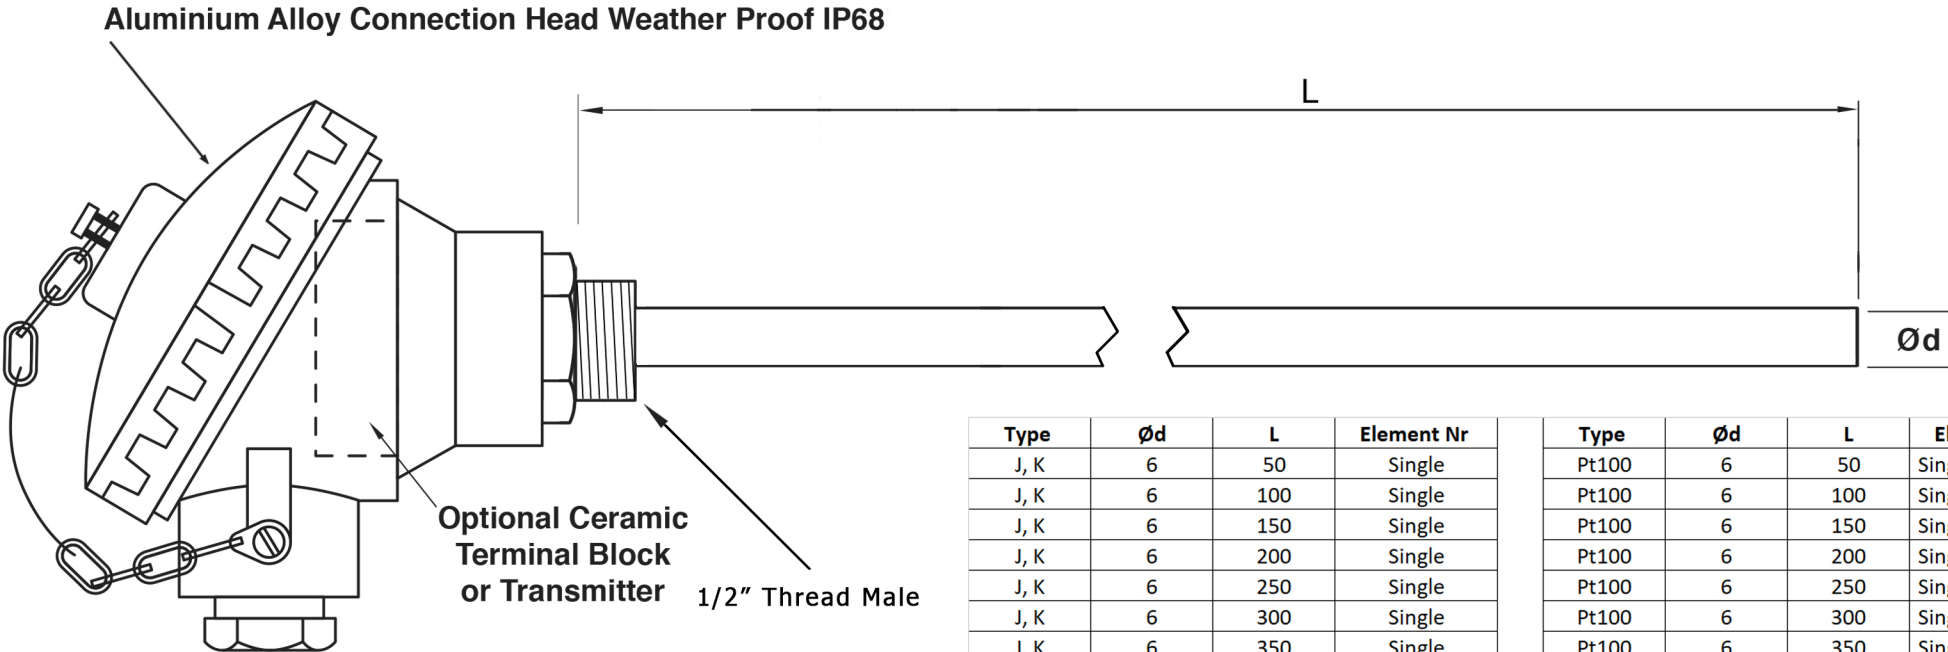

Product selection

Type	Ød	L	Element Nr

Contact Name	Company	Email	Telephone / Mobile

Type	Ød	L	Element Nr
J, K	6	50	Single
J, K	6	100	Single
J, K	6	150	Single
J, K	6	200	Single
J, K	6	250	Single
J, K	6	300	Single
J, K	6	350	Single
J, K	6	400	Single
J, K	6	450	Single
J, K	6	500	Single
J, K	8	50	Single
J, K	8	100	Single
J, K	8	150	Single
J, K	8	200	Single
J, K	8	250	Single
J, K	8	300	Single
J, K	8	350	Single
J, K	8	400	Single
J, K	8	450	Single
J, K	8	500	Single

Type	Ød	L	Element Nr
Pt100	6	50	Single / Double
Pt100	6	100	Single / Double
Pt100	6	150	Single / Double
Pt100	6	200	Single / Double
Pt100	6	250	Single / Double
Pt100	6	300	Single / Double
Pt100	6	350	Single / Double
Pt100	6	400	Single / Double
Pt100	6	450	Single / Double
Pt100	6	500	Single / Double
Pt100	8	50	Single / Double
Pt100	8	100	Single / Double
Pt100	8	150	Single / Double
Pt100	8	200	Single / Double
Pt100	8	250	Single / Double
Pt100	8	300	Single / Double
Pt100	8	350	Single / Double
Pt100	8	400	Single / Double
Pt100	8	450	Single / Double
Pt100	8	500	Single / Double

T: +4 0799 335 355
E: caldor@caldorheat.com
W: https://www.caldor.ro

Title
Industrial Temperature Assembly

Drawing No.